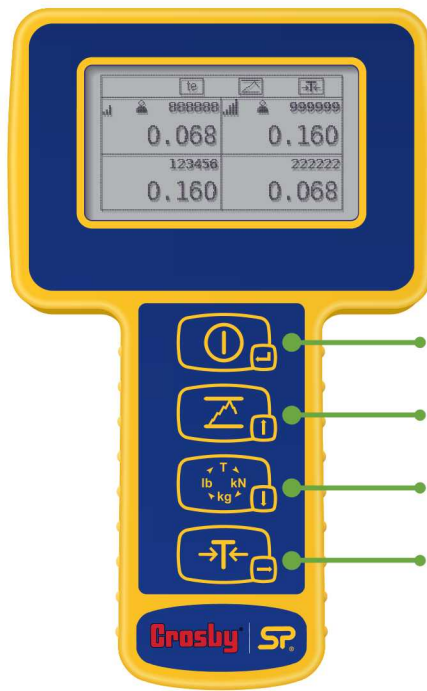

Quick Start Guide

-  Power On/Off
-  Peak Hold On/Off / Reset
-  Weight Units
*Tonne > Kilonewtons
> Kilogrammes > Pounds*
-  Tare

AVAILABLE KEYS

BACKLIGHT ON

PAIRING TO A LOAD CELL

(If purchased separately)

TO END PAIRING

INDIVIDUAL > SUM TOTAL

If more than one load cell is being used, use the keys to switch from individual to total.

CONFIGURATION MENU

SCROLL UP

SCROLL DOWN

ENTER

FULL SW-HHP MANUAL DOWNLOAD

SW-HHP

v1.00
Part No:
SU6060